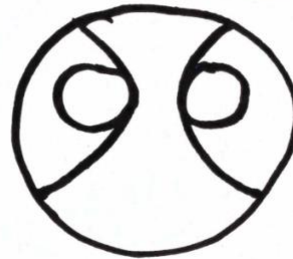

How To Draw SPIDER-MAN!

1. Draw a circle

2. Draw 2 small circles

3. Draw semicircles around the smaller circles - like the seams on a baseball.

4. Color it in!

5. place a dot in the center between the eyes. Draw a line up/down, + 2 diagonally through that dot

6. Draw some webs! Curves dip down between lines on the top, curves arch up between lines on the bottom half.

7. Grab your Crayon, Color spidey RED, add a THWIP! and sign your Masterpiece!

THWIP!
M

MC