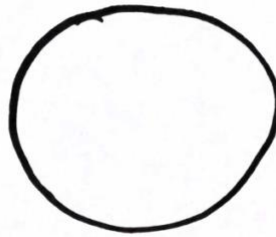

How To Draw SPIDER-MAN!

1. Draw a circle

2. Draw 2 small circles

3. Draw semicircles around the smaller circles - like the seams on a baseball.

4. Color it in!

5. place a dot in the center between the eyes. Draw a line up/down, + 2 diagonally through that dot

6. Draw some webs! Curves dip down between lines on the top, curves arch up between lines on the bottom half.

7. Grab your Crayon, Color spidey RED, add a THWIP! and sign your Masterpiece!

THWIP!
M

MC