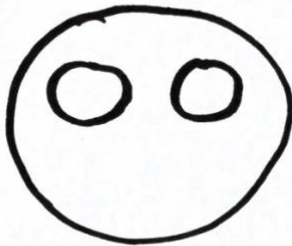

How To Draw SPIDER-MAN!

1. Draw a circle

2. Draw 2 small circles

3. Draw semicircles around the smaller circles - like the seams on a baseball.

4. Color it in!

5. place a dot in the center between the eyes. Draw a line up/down, + 2 diagonally through that dot

6. Draw some webs! Curves dip down between lines on the top, curves arch up between lines on the bottom half.

7. Grab your Crayon, Color spidey RED, add a THWIP! and sign your Masterpiece!

THWIP!
M

MC